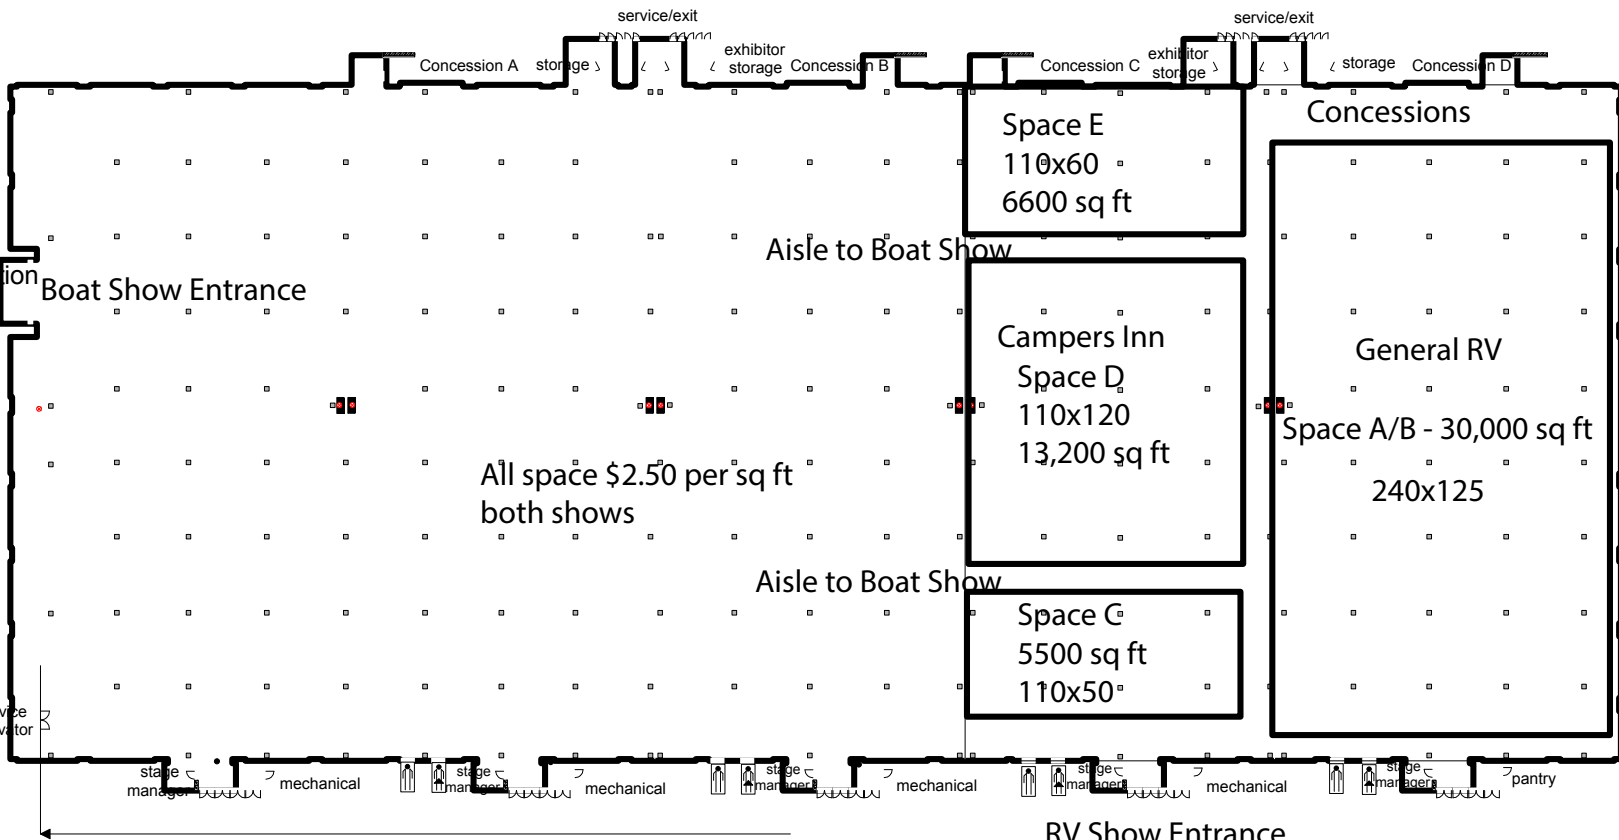

Exhibit Hall

Exhibit Hall A

Exhibit Hall B

Exhibit Hall C

Exhibit Hall D

All space \$2.50 per sq ft
both shows

Space E
110x60
6600 sq ft

Campers Inn
Space D
110x120
13,200 sq ft

Space C
110x50
5500 sq ft

Concessions
General RV
Space A/B - 30,000 sq ft
240x125

Aisle to Boat Show

Aisle to Boat Show

RV Show Entrance

Downtown Richmond RV Show
Jan 21-23, 2022